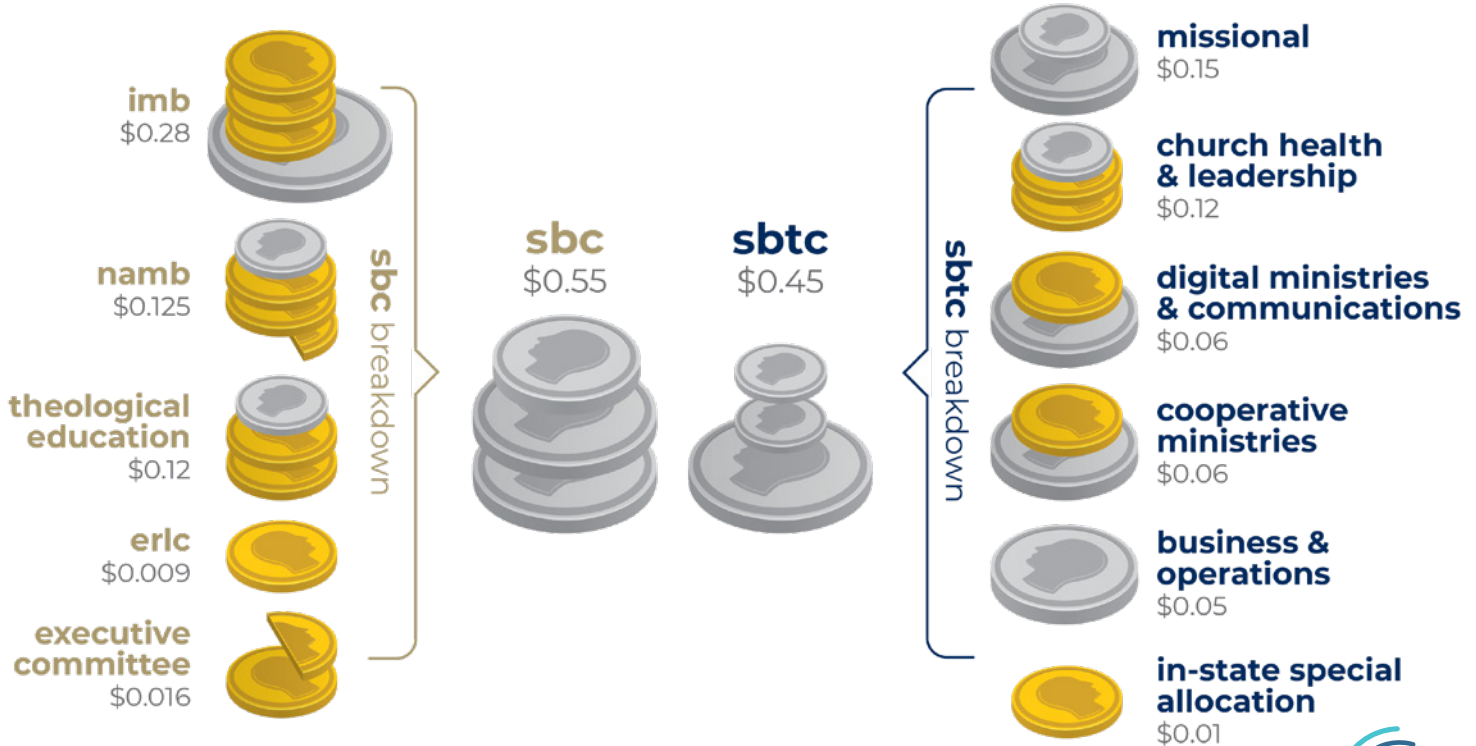

COOPERATIVE
PROGRAM

We Give Because...

The Cooperative Program finances volunteer mobilization in Texas and across the United States to serve churches and their communities in the wake of crises and disaster.

for more info visit sbtexas.com/cp

cooperative program

The journey of a church's dollar through CP.

For more information visit sbtexas.com/cp